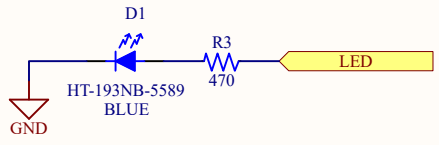

300mil幅DIP20ピン (エッジサイドスルー)

Title		
DIP-Scale MAX10 Board		
Size	Number	Revision
A4	CERASITE	1.0
Date:	2016/04/24	Sheet 1 of 1
File:	C:\PROJECT\...\Page1.SchDoc	Drawn By: J-7SYSTEM Works