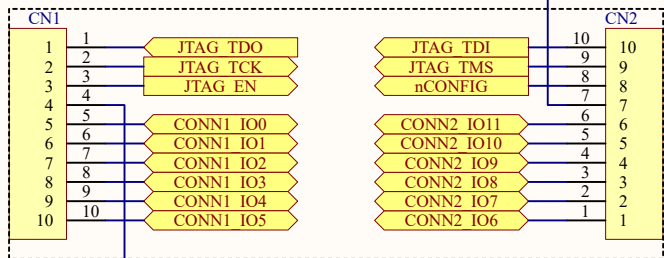

300mil幅DIP20ピン (エッジサイドスルー)

Title		
DIP-Scale MAX10 Board		
Size	Number	Revision
A4	CERASITE	1.0
Date:	2016/04/24	Sheet 1 of 1
File:	C:\PROJECT\...\Page1.SchDoc	Drawn By: J-7SYSTEM Works