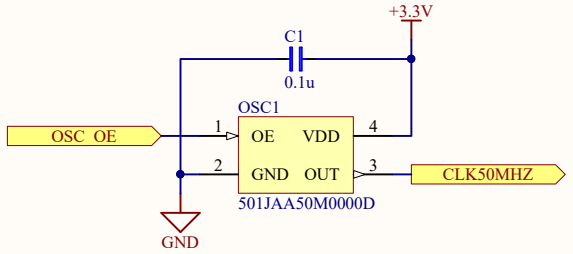

300mil幅DIP20ピン (エッジサイドスルー)

Title		
DIP-Scale MAX10 Board		
Size	Number	Revision
A4	CERASITE	1.0
Date:	2016/04/24	Sheet 1 of 1
File:	C:\PROJECT\...\Page1.SchDoc	Drawn By: J-7SYSTEM Works