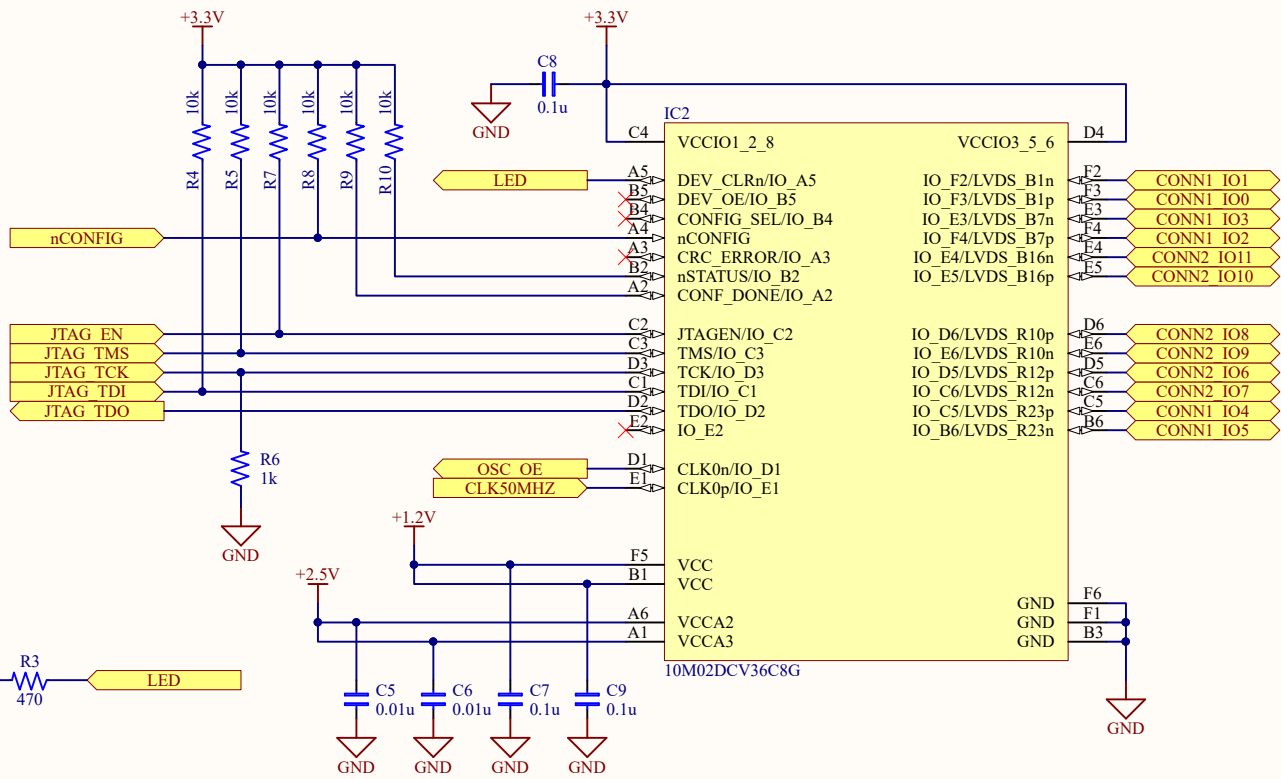

300mil幅DIP20ピン (エッジサイドスルー)

Title		
DIP-Scale MAX10 Board		
Size	Number	Revision
A4	CERASITE	1.0
Date:	2016/04/24	Sheet 1 of 1
File:	C:\PROJECT\...\Page1.SchDoc	Drawn By: J-7SYSTEM Works