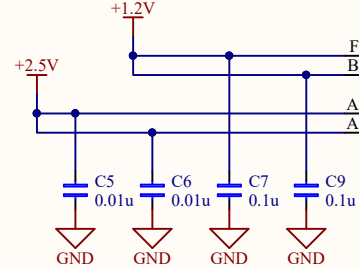

300mil幅DIP20ピン (エッジサイドスルー)

Title		
DIP-Scale MAX10 Board		
Size	Number	Revision
A4	CERASITE	1.0
Date:	2016/04/24	Sheet 1 of 1
File:	C:\PROJECT\...\Page1.SchDoc	Drawn By: J-7SYSTEM Works