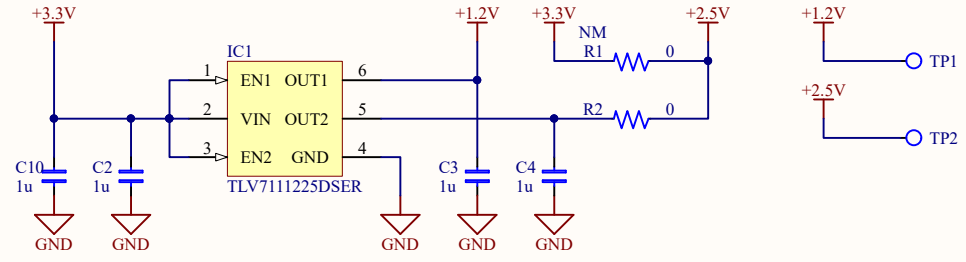

300mil幅DIP20ピン (エッジサイドスルー)

Title		
DIP-Scale MAX10 Board		
Size	Number	Revision
A4	CERASITE	1.0
Date:	2016/04/24	Sheet 1 of 1
File:	C:\PROJECT\...\Page1.SchDoc	Drawn By: J-7SYSTEM Works